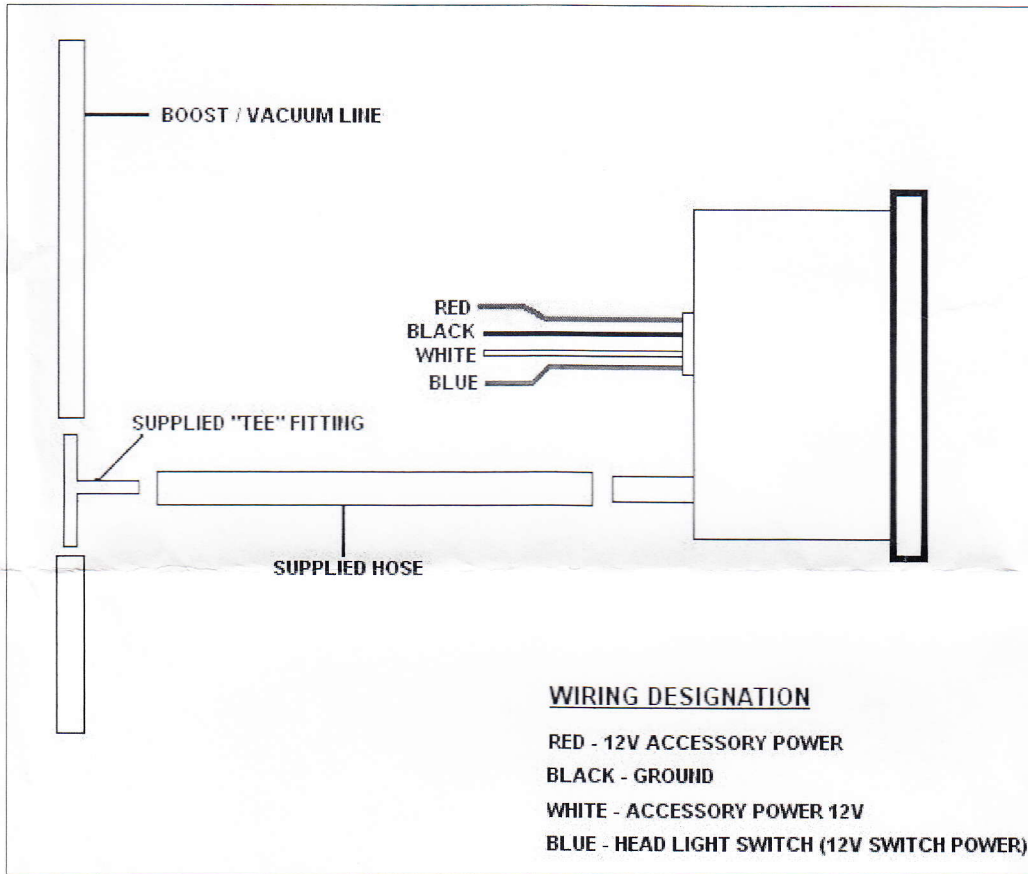

ROUSH®

THE ART OF PERFORMANCE ENGINEERING

ROUSH MECHANICAL BOOST GAUGE INSTALLATION INSTRUCTIONS.

1312M-12K521

DAY TIME	NIGHT TIME	INSTALLATION
WHITE	WHITE	WHITE – CONNECT TO ACC. POWER BLUE – DO NOT CONNECT
BLUE	BLUE	WHITE – DO NOT CONNECT BLUE – CONNECT TO ACC. POWER
WHITE	BLUE	WHITE – CONNECT TO ACC. POWER BLUE – CONNECT TO PARKING LAMP
BLUE	WHITE	WHITE – CONNECT TO PARKING LAMP BLUE – CONNECT TO ACC. POWER